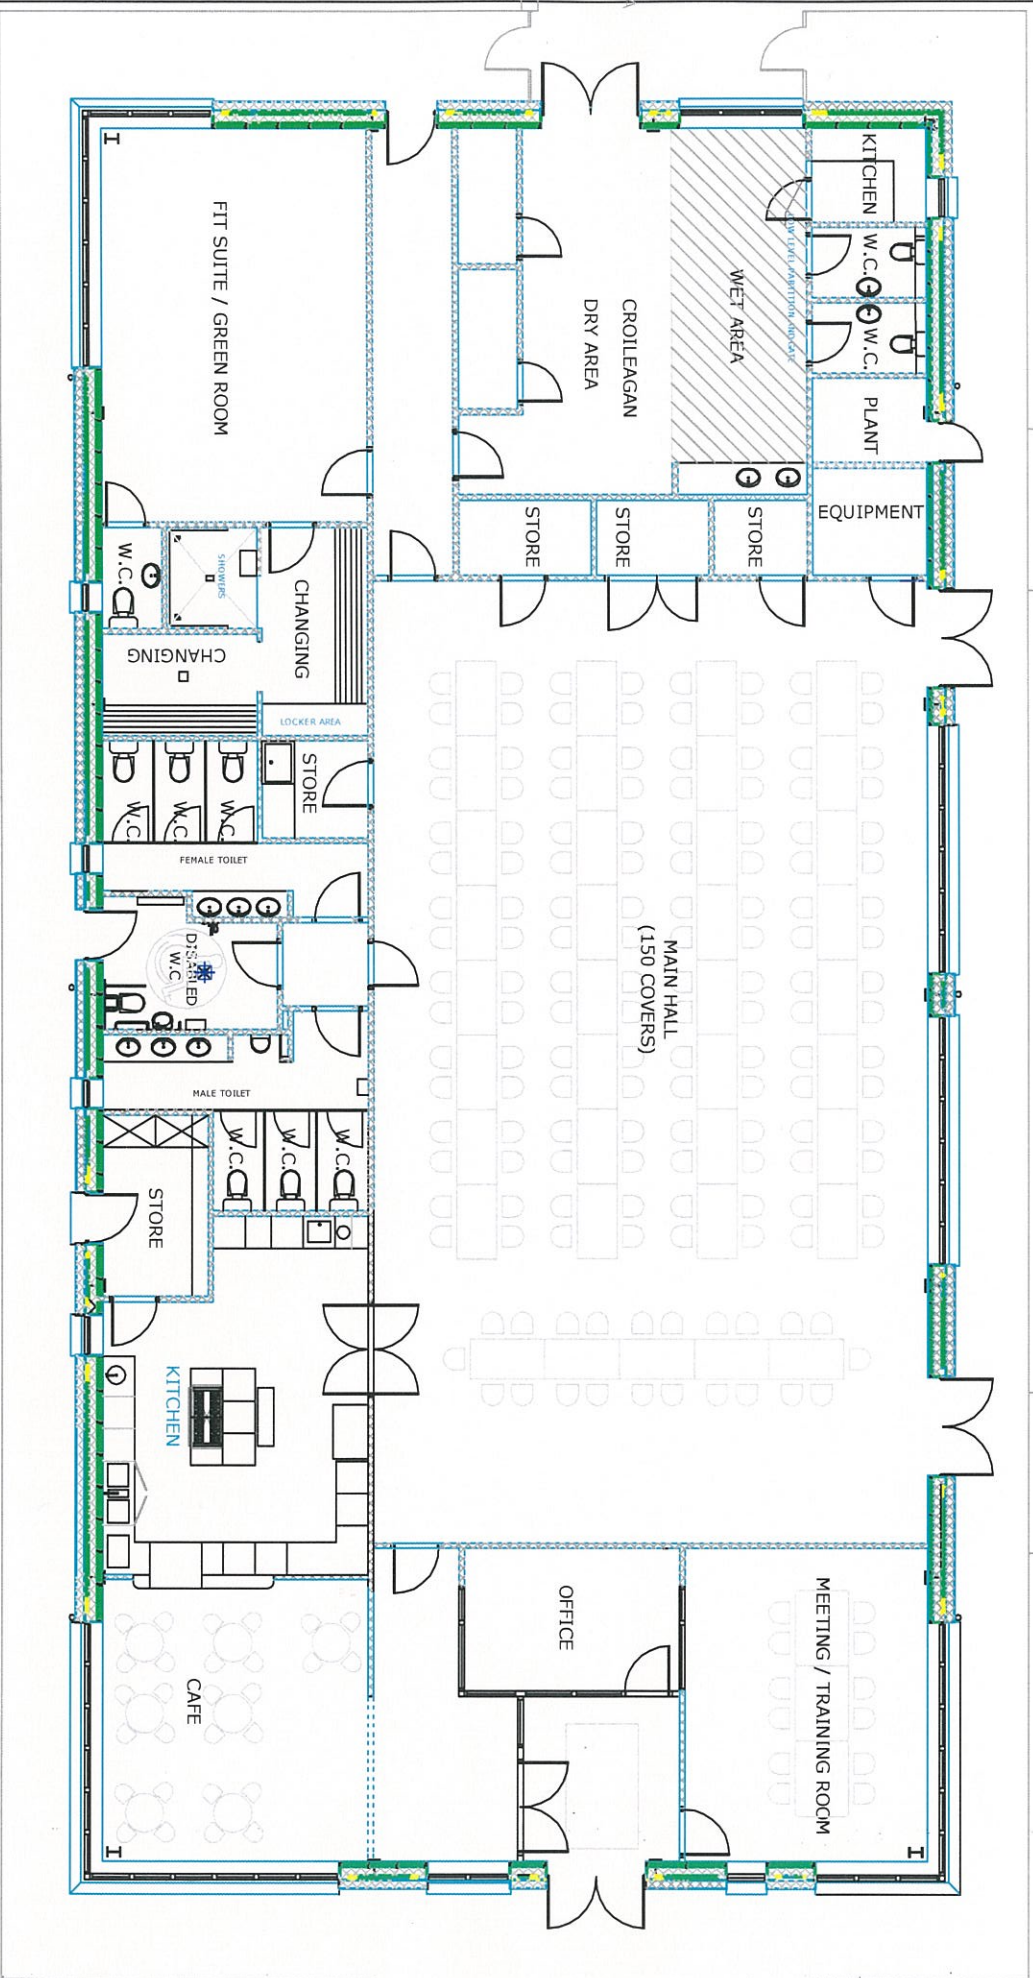

clan macquarrie community centre

Floor Plan